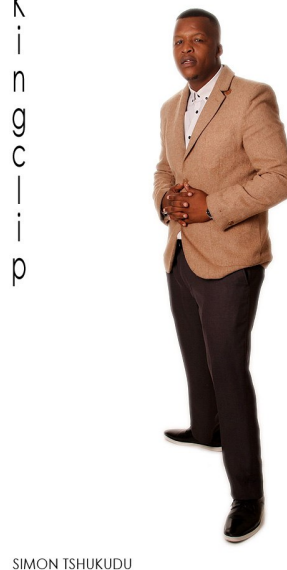

K
i
n
g
c
l
i
p

SIMON T

Height 176cm/5'9.5" Chest 101cm/40" Waist 116cm/45.5" Collar 44cm/17.5"
Suit 112cm/44"/54 Suit Length L Shoe 44.5 EU/10.5 US/10 UK Hair Black
Eyes Brown

K
i
n
g
c
l
i
p

K
i
n
g
c
l
i
p

K
i
n
g
c
l
i
p

K
i
n
g
c
l
i
p

KINGCLIP
casting Agency

Kingclip Casting & Artist Management

The Design District Rosebank JHB

082 570 4580 / 072 480 2422