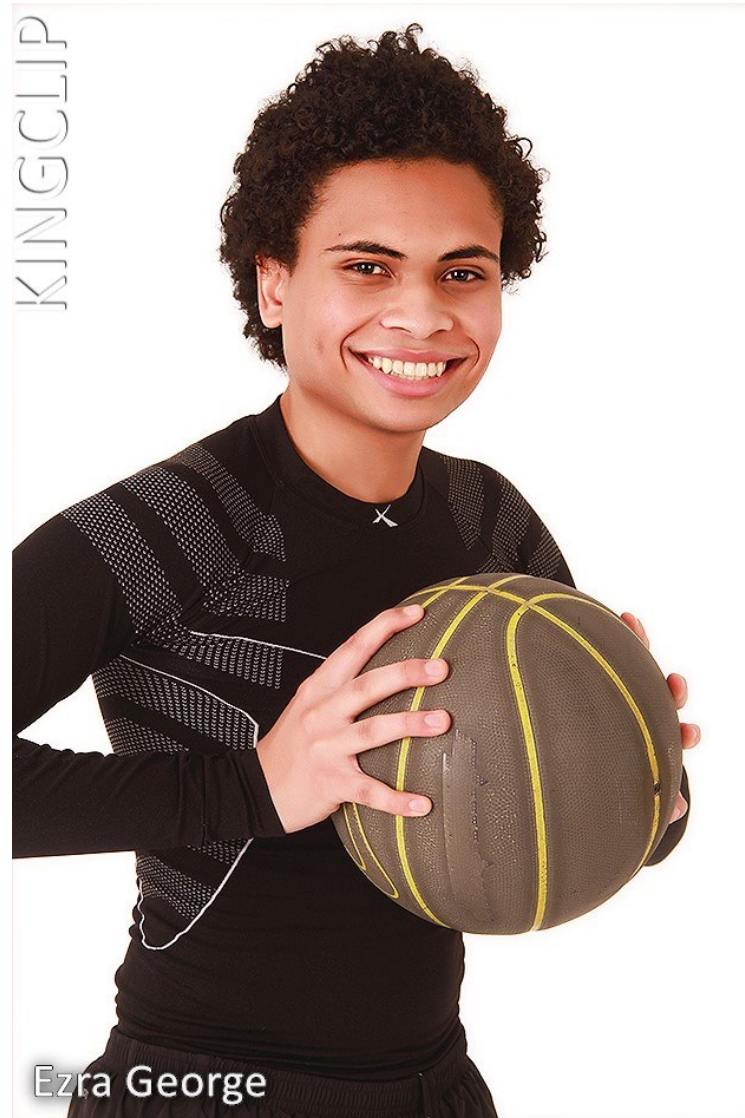

Kingclip Casting & Artist Management

The Design District Rosebank JHB

082 570 4580 / 072 480 2422

EZRA G

Height 170cm/5'7" Chest 85cm/33.5" Waist 81cm/32" Collar 38cm/15" Suit 96cm/38"/48 Suit Length S Shoe 43 EU/9.5 US/9 UK Hair Black Eyes Brown